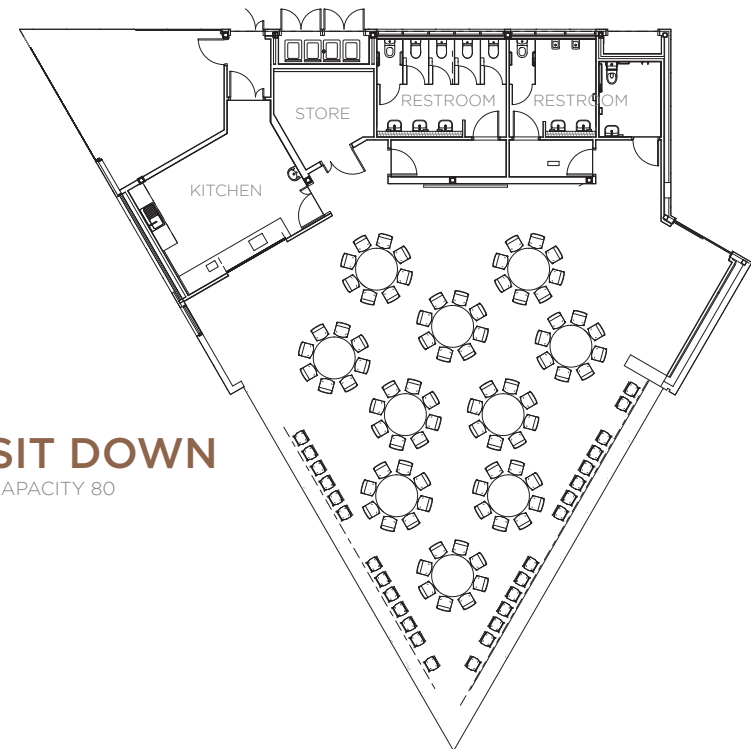

SIT DOWN
CAPACITY 80