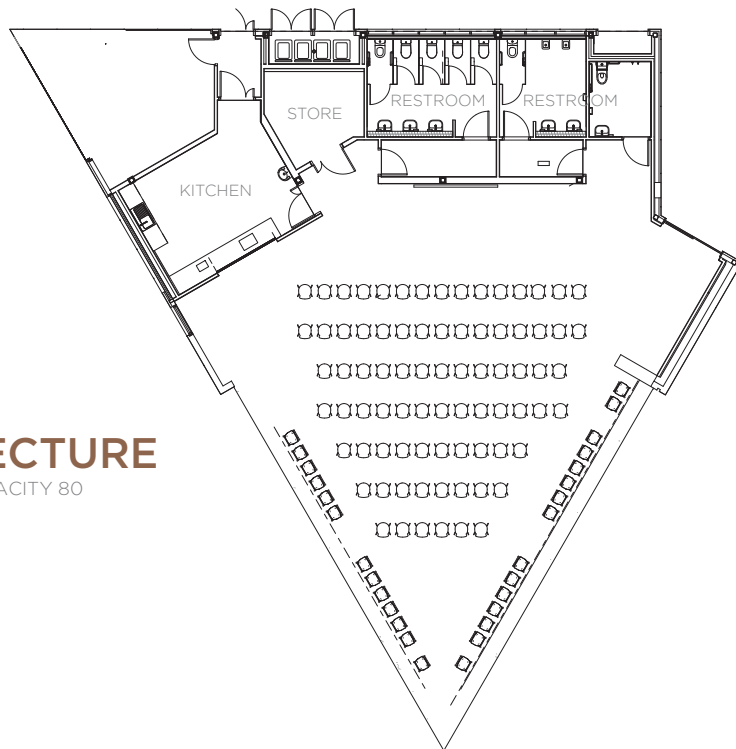

ViewPoint is a handsome space that caters for small to medium groups, with no visual impairments like columns impeding on the configuration of your event.

Bring the outdoors in with extensive bi-fold windows running along two of the three walls within the space, injecting a burst of fresh air to your function. It also features polished concrete floors with a striking spotted gum bench, framing the space and sweeping views.

LECTURE
CAPACITY 80

SIT DOWN
CAPACITY 80

COCKTAIL

CAPACITY 120

CATERING

VIEWPOINT HAS THREE PREFERRED SUPPLIERS ON CAMPUS.

Schonell Weddings & Events

P +61 7 3377 2206
E schonell.events@uqu.com.au
W www.schonellevents.com.au