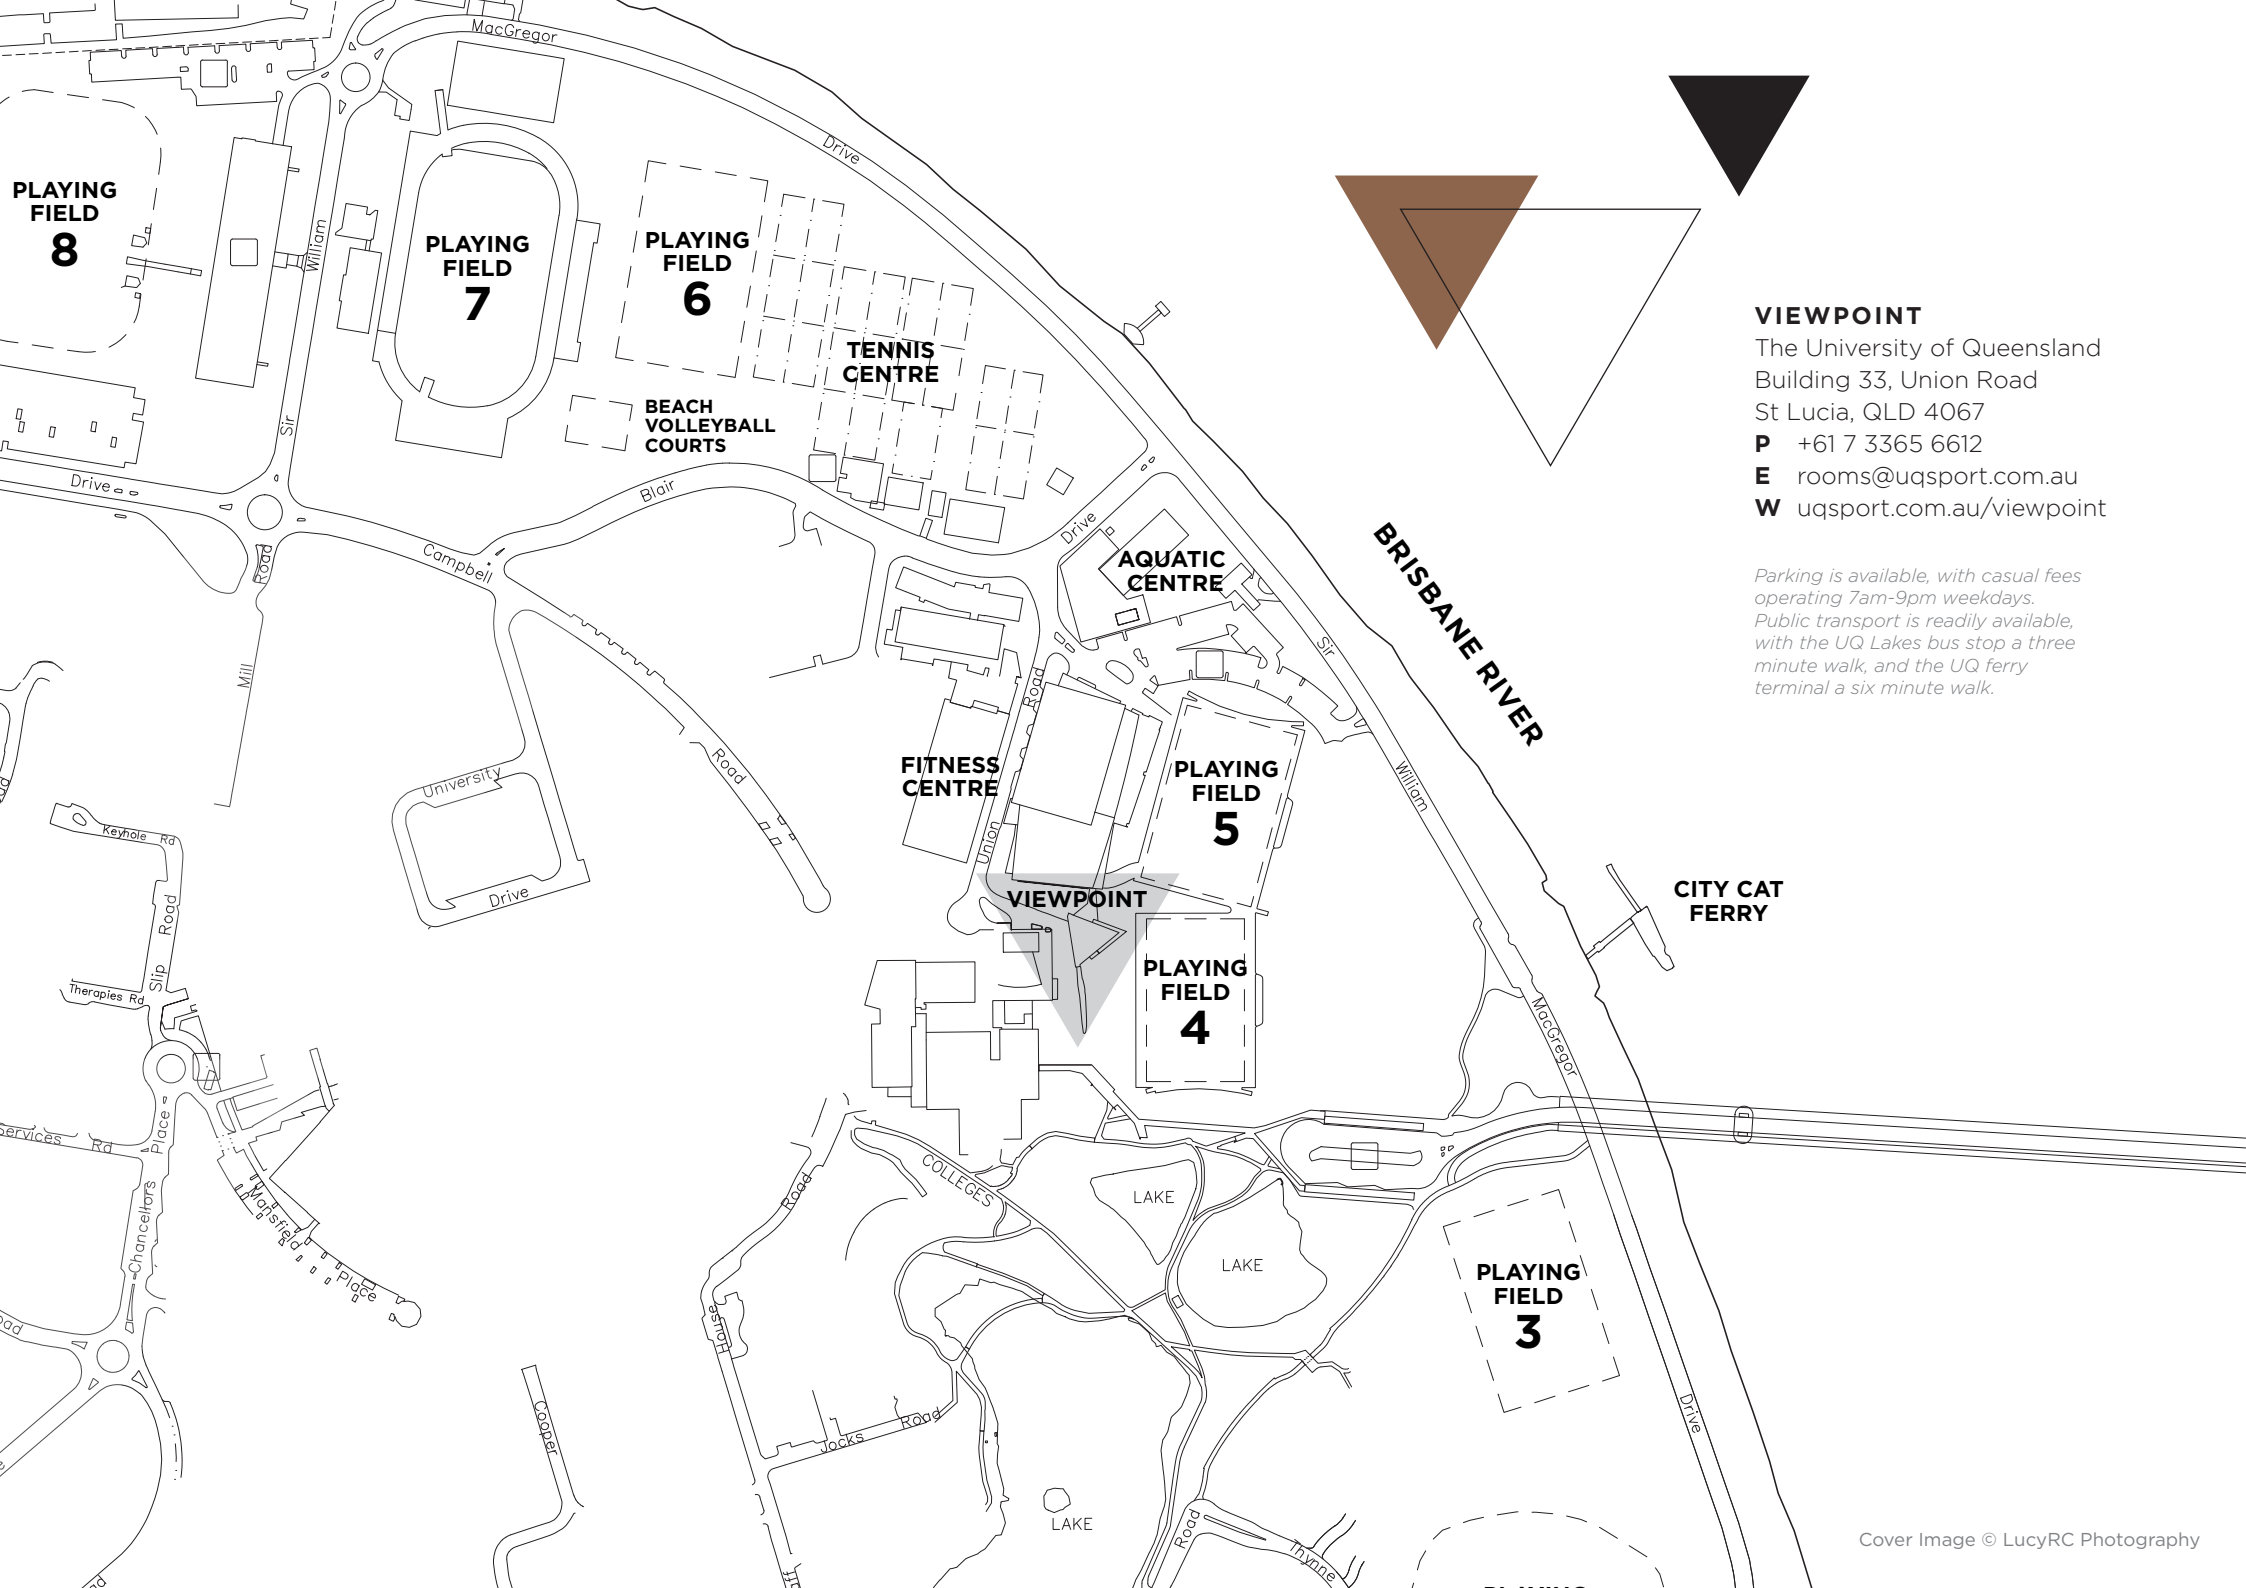

VIEWPOINT

The University of Queensland
Building 33, Union Road
St Lucia, QLD 4067

P +61 7 3365 6612

E rooms@uqsport.com.au

W uqsport.com.au/viewpoint

*Parking is available, with casual fees operating 7am-9pm weekdays.
Public transport is readily available, with the UQ Lakes bus stop a three minute walk, and the UQ ferry terminal a six minute walk.*