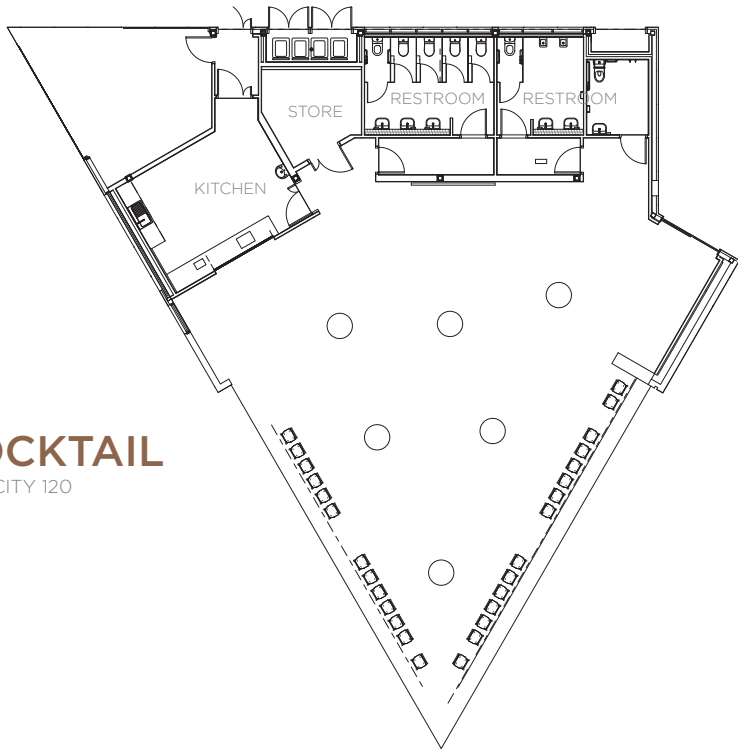

ViewPoint is a handsome space that caters for small to medium groups, with no visual impairments like columns impeding on the configuration of your event.

Bring the outdoors in with extensive bi-fold windows running along two of the three walls within the space, injecting a burst of fresh air to your function. It also features polished concrete floors with a striking spotted gum bench, framing the space and sweeping views.

THE SPACE

WHERE SPORT-LUXE MEETS SOPHISTICATION AND ELEGANCE

ViewPoint offers a variety of furniture options to suit any configuration, including sit down, cocktail and lecture-style events.

On-site AV equipment includes a data projector and two screens (with audio connection), a lectern, two lapel microphones and two hand held microphones.

LECTURE
CAPACITY 80

SIT DOWN
CAPACITY 80

COCKTAIL

CAPACITY 120

CATERING

VIEWPOINT HAS THREE PREFERRED SUPPLIERS ON CAMPUS.

Schonell Weddings & Events

P +61 7 3377 2206
E schonell.events@uqu.com.au
W www.schonellevents.com.au